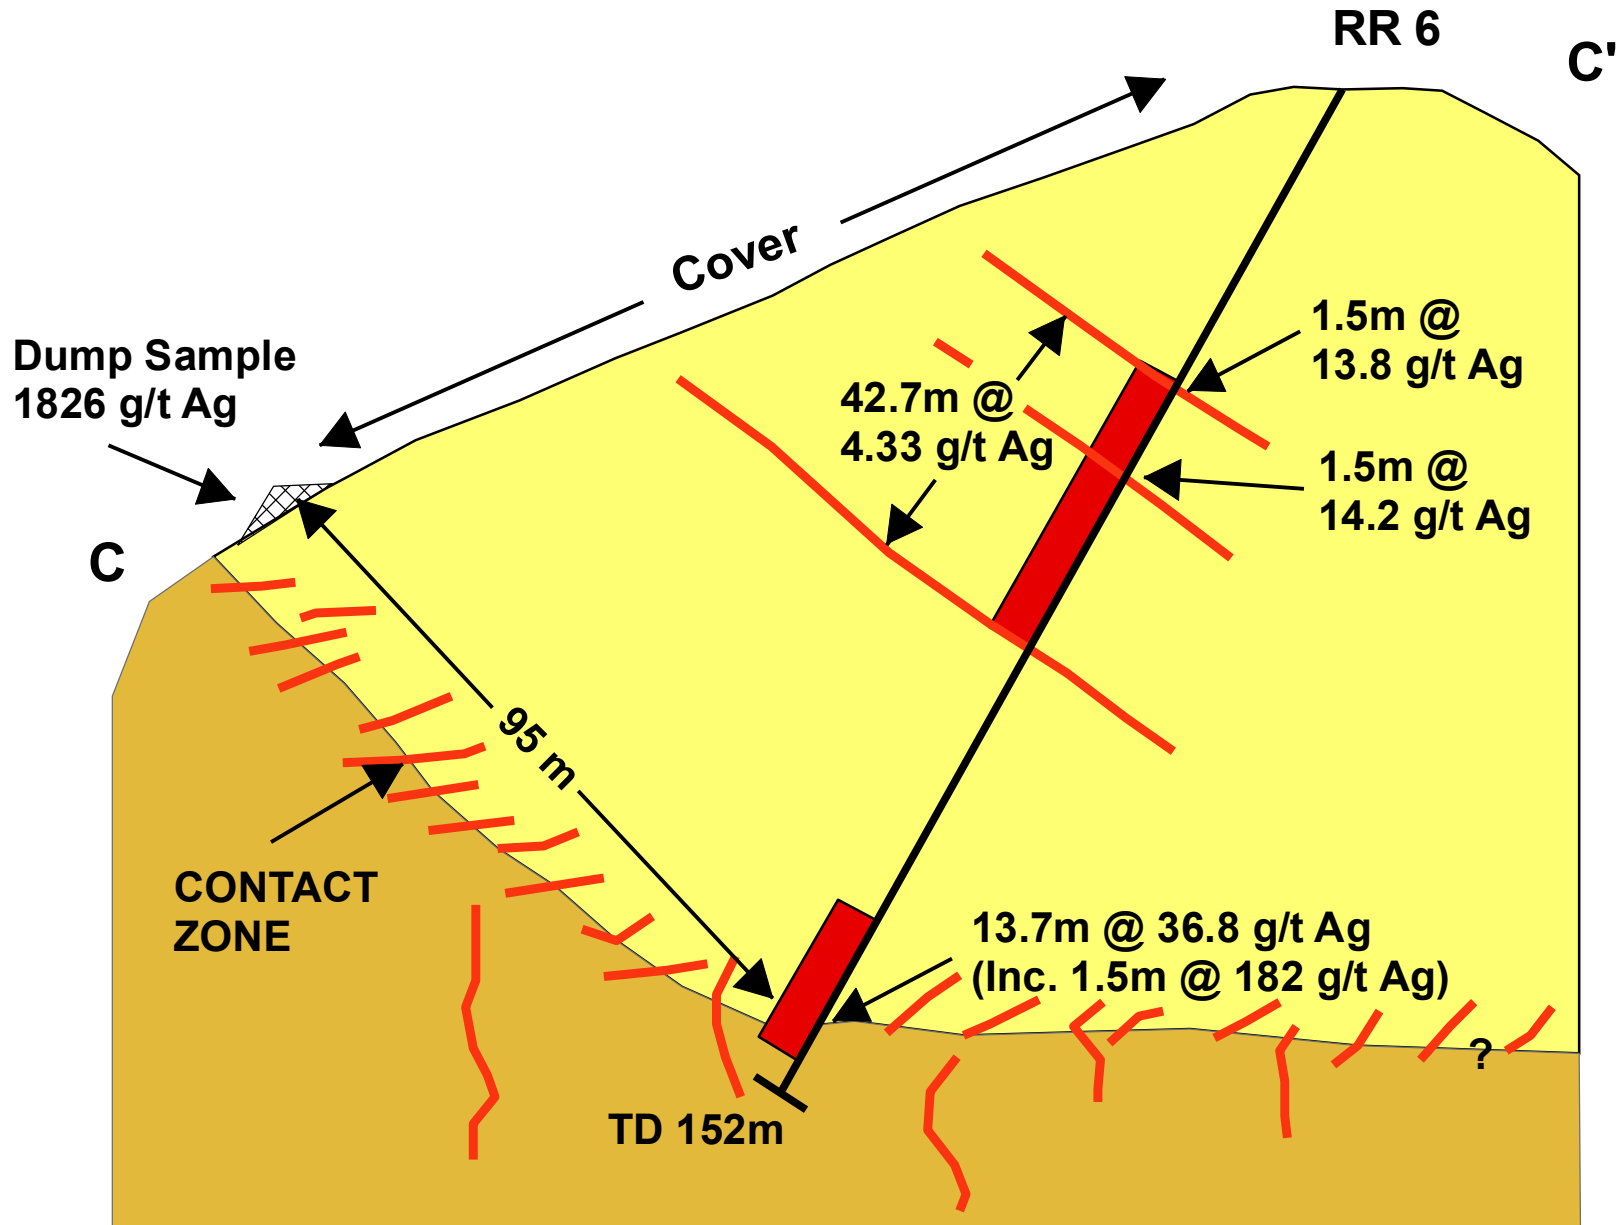

RR6 Section Looking North 70° West

0 25 50 Meters